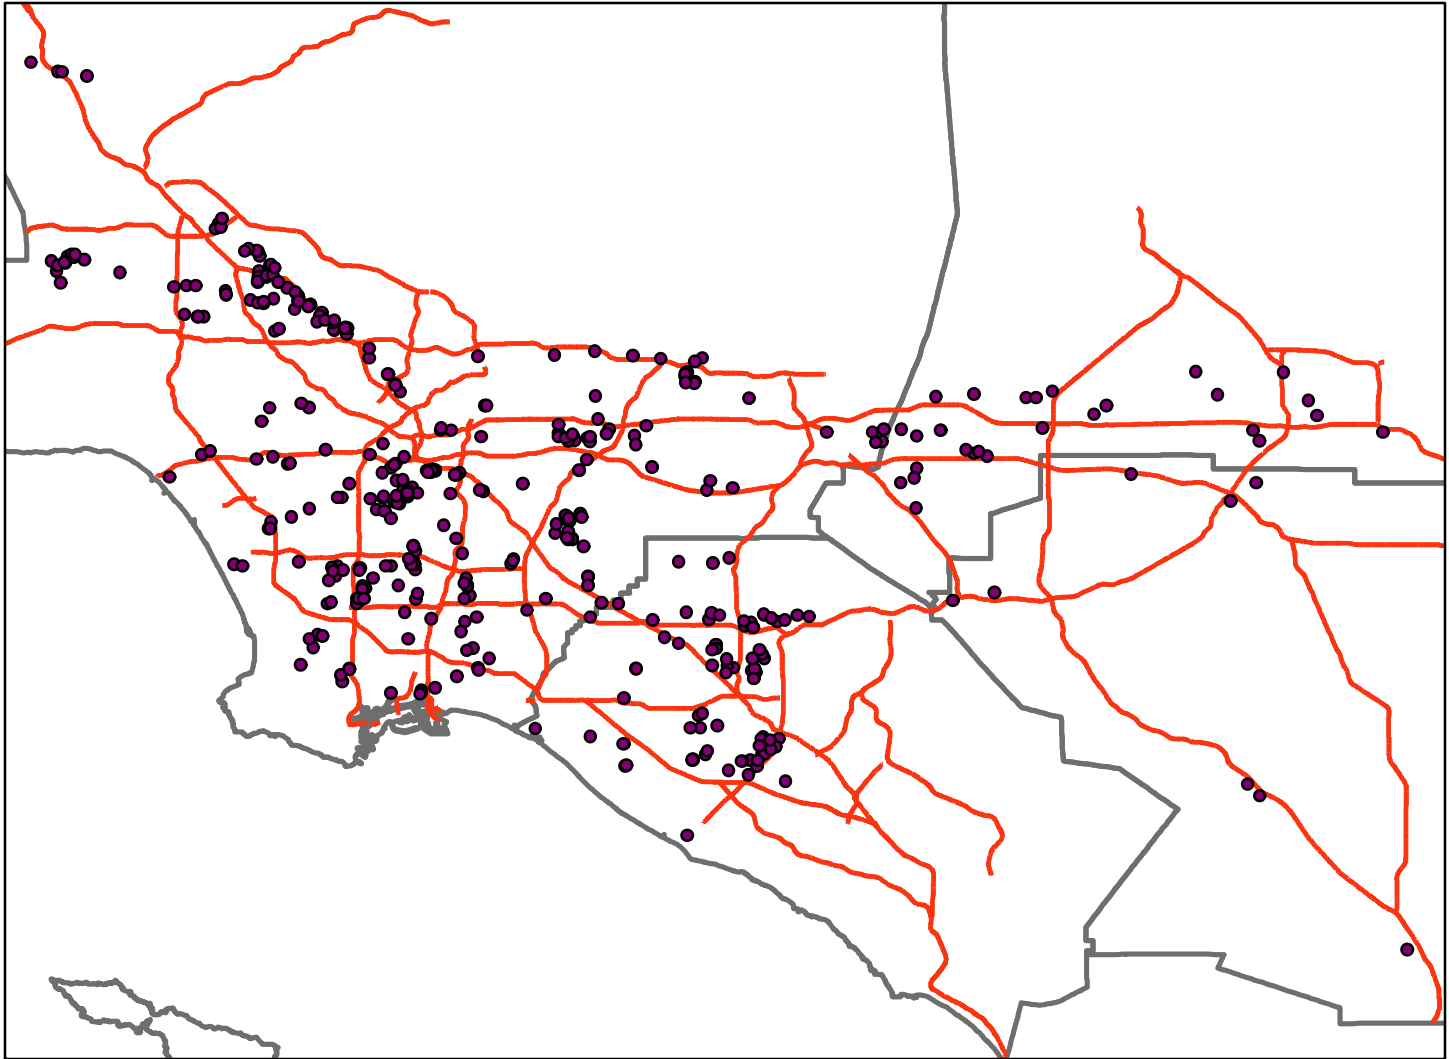

Metal Plating & Finishing Facilities

Database contains 450 facilities. Map shows 97%