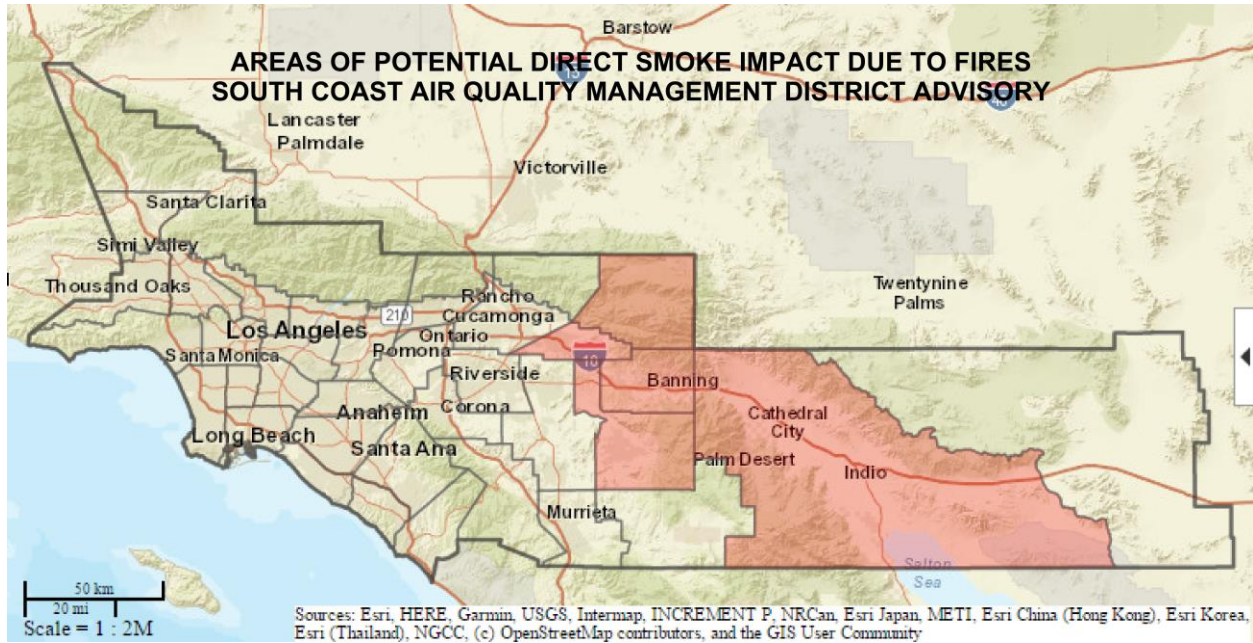

In any area impacted by smoke: *If you smell smoke or see ash due to a wildfire, limit your exposure by remaining indoors with windows and doors closed or seeking alternate shelter, and avoiding vigorous physical activity. For more tips on protecting yourself during a wildfire, see SCAQMD's Wildfire Smoke & Ash Health & Safety Tips page: <http://www.aqmd.gov/wildfire-health-info-smoke-tips>.*

- SCAQMD Advisory updates can be found at the following link: www.aqmd.gov/advisory
- To subscribe to air quality alerts, advisories and forecasts by email, go to www.AirAlerts.org
- To view current air quality conditions by region in an interactive map, see www.aqmd.gov/aqimap
- Air quality forecasts are available at <http://www.aqmd.gov/forecast>
- For a map of South Coast AQMD Forecast Areas, see <http://www.aqmd.gov/ForecastAreas>

South Coast AQMD is the air pollution control agency for Orange County and major portions of Los Angeles, San Bernardino and Riverside counties, including the Coachella Valley. For news, air quality alerts, event updates and more, please visit us at www.aqmd.gov, download our award-winning app, or follow us on [Facebook](#), [Twitter](#) and [Instagram](#).