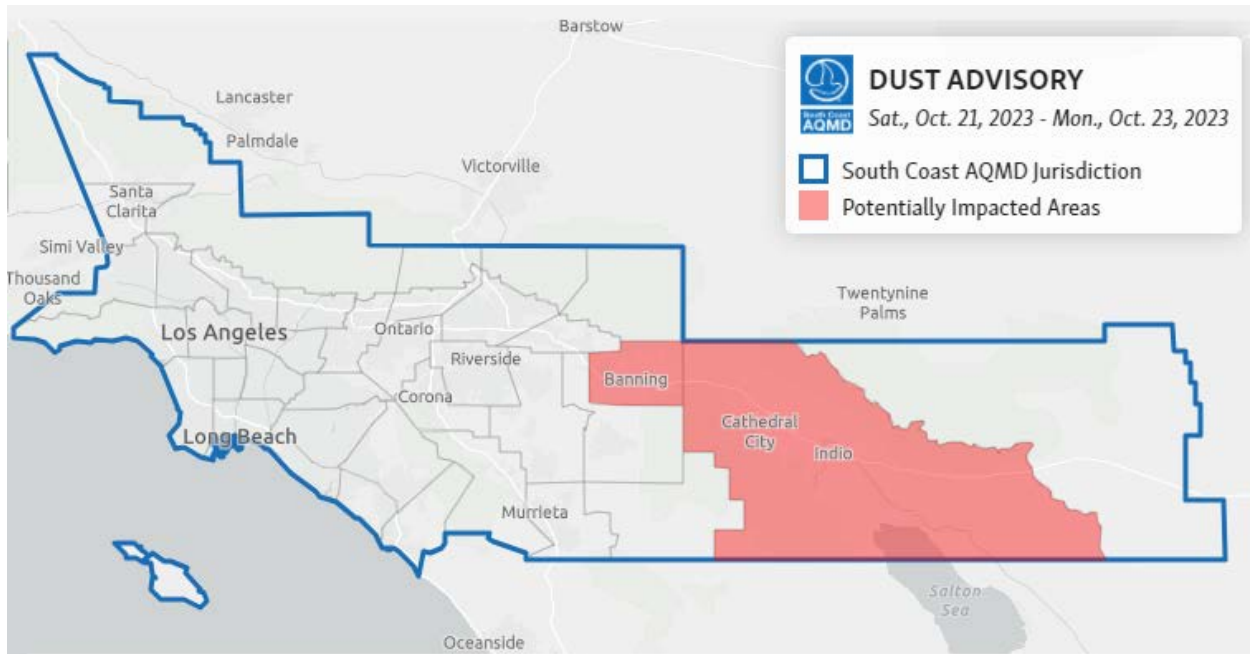

Kim White, (909) 396-3456, Cell: (909) 323-9479

press@aqmd.gov

South Coast AQMD Issues a Windblown Dust Advisory for the Coachella Valley and San Gorgonio Pass

Valid: Saturday 5:00 p.m. until Monday 12:00 p.m.

To view current air quality in your neighborhood, download the [South Coast AQMD app](#) or visit www.aqmd.gov/AQImap.

Forecasted Air Quality Impacts

- Periods of elevated particle pollution (PM10) levels in the Coachella Valley and the San Gorgonio Pass area are expected starting Saturday evening and lasting until Monday morning