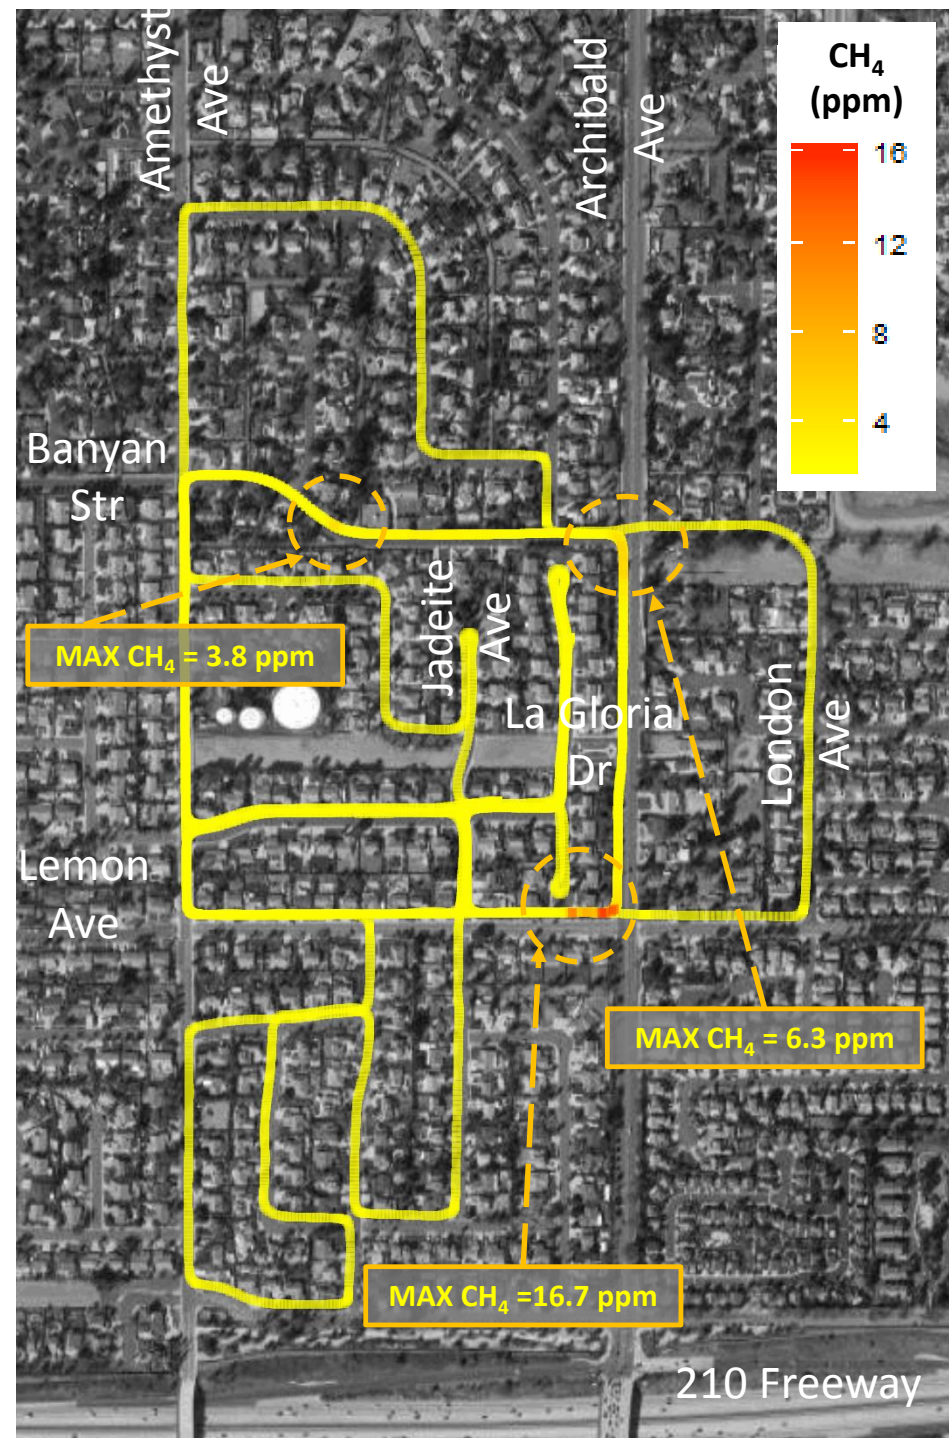

May 19, 2017
12:40 pm – 04:18 pm

May 20, 2017
09:01 am – 09:44 am

May 22, 2017
09:42 am – 10:19 am

May 23, 2017
09:27 am – 10:19 am

May 24, 2017
01:05 pm – 02:08 pm

~0.73 mi

May 26, 2017
10:08 am – 11:03 am

~0.6 mi

May 28, 2017
03:30 pm – 04:24 pm

~0.6 mi

May 30, 2017
10:50 am – 11:24 am

~0.8 mi

May 31, 2017
12:07 pm – 12:46 pm

~0.6 mi

June 01, 2017
02:28 pm – 03:12 pm

~0.5 mi